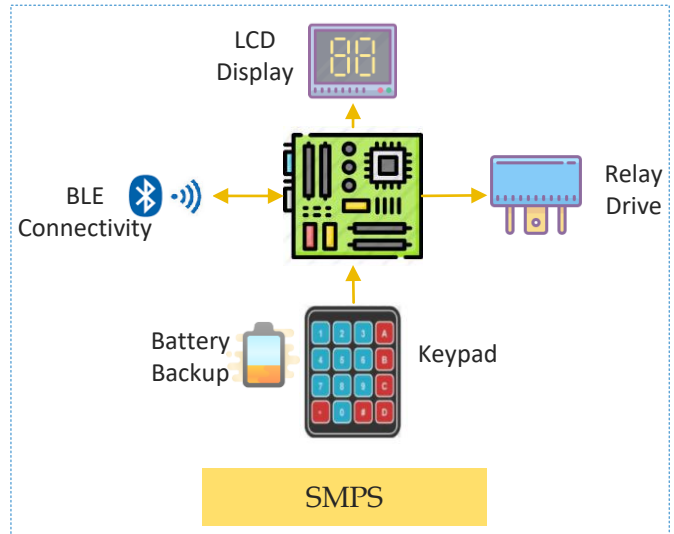

## Overview

Design & Development of Mobile App & Embedded System for Wireless Configuration & Control of Smart Electronic Locks

## Requirements

- Android mobile app to configure electronic lockset through Bluetooth connection.
- Embedded system for lockset configuration
- BLE based connectivity for wireless communication between app & lock
- User Management, Audit Trail & Data Logging
- Highly secure system and communication

## Solution

- Android based mobile App
- STM32 ARM MCU based low power SoC Embedded Control System
- BLE Chipset for Wireless Communication
- Wi-Fi network ready for cloud connectivity
- Embedded AES-256/128 Hardware Crypto
- SQLite/Core Data database